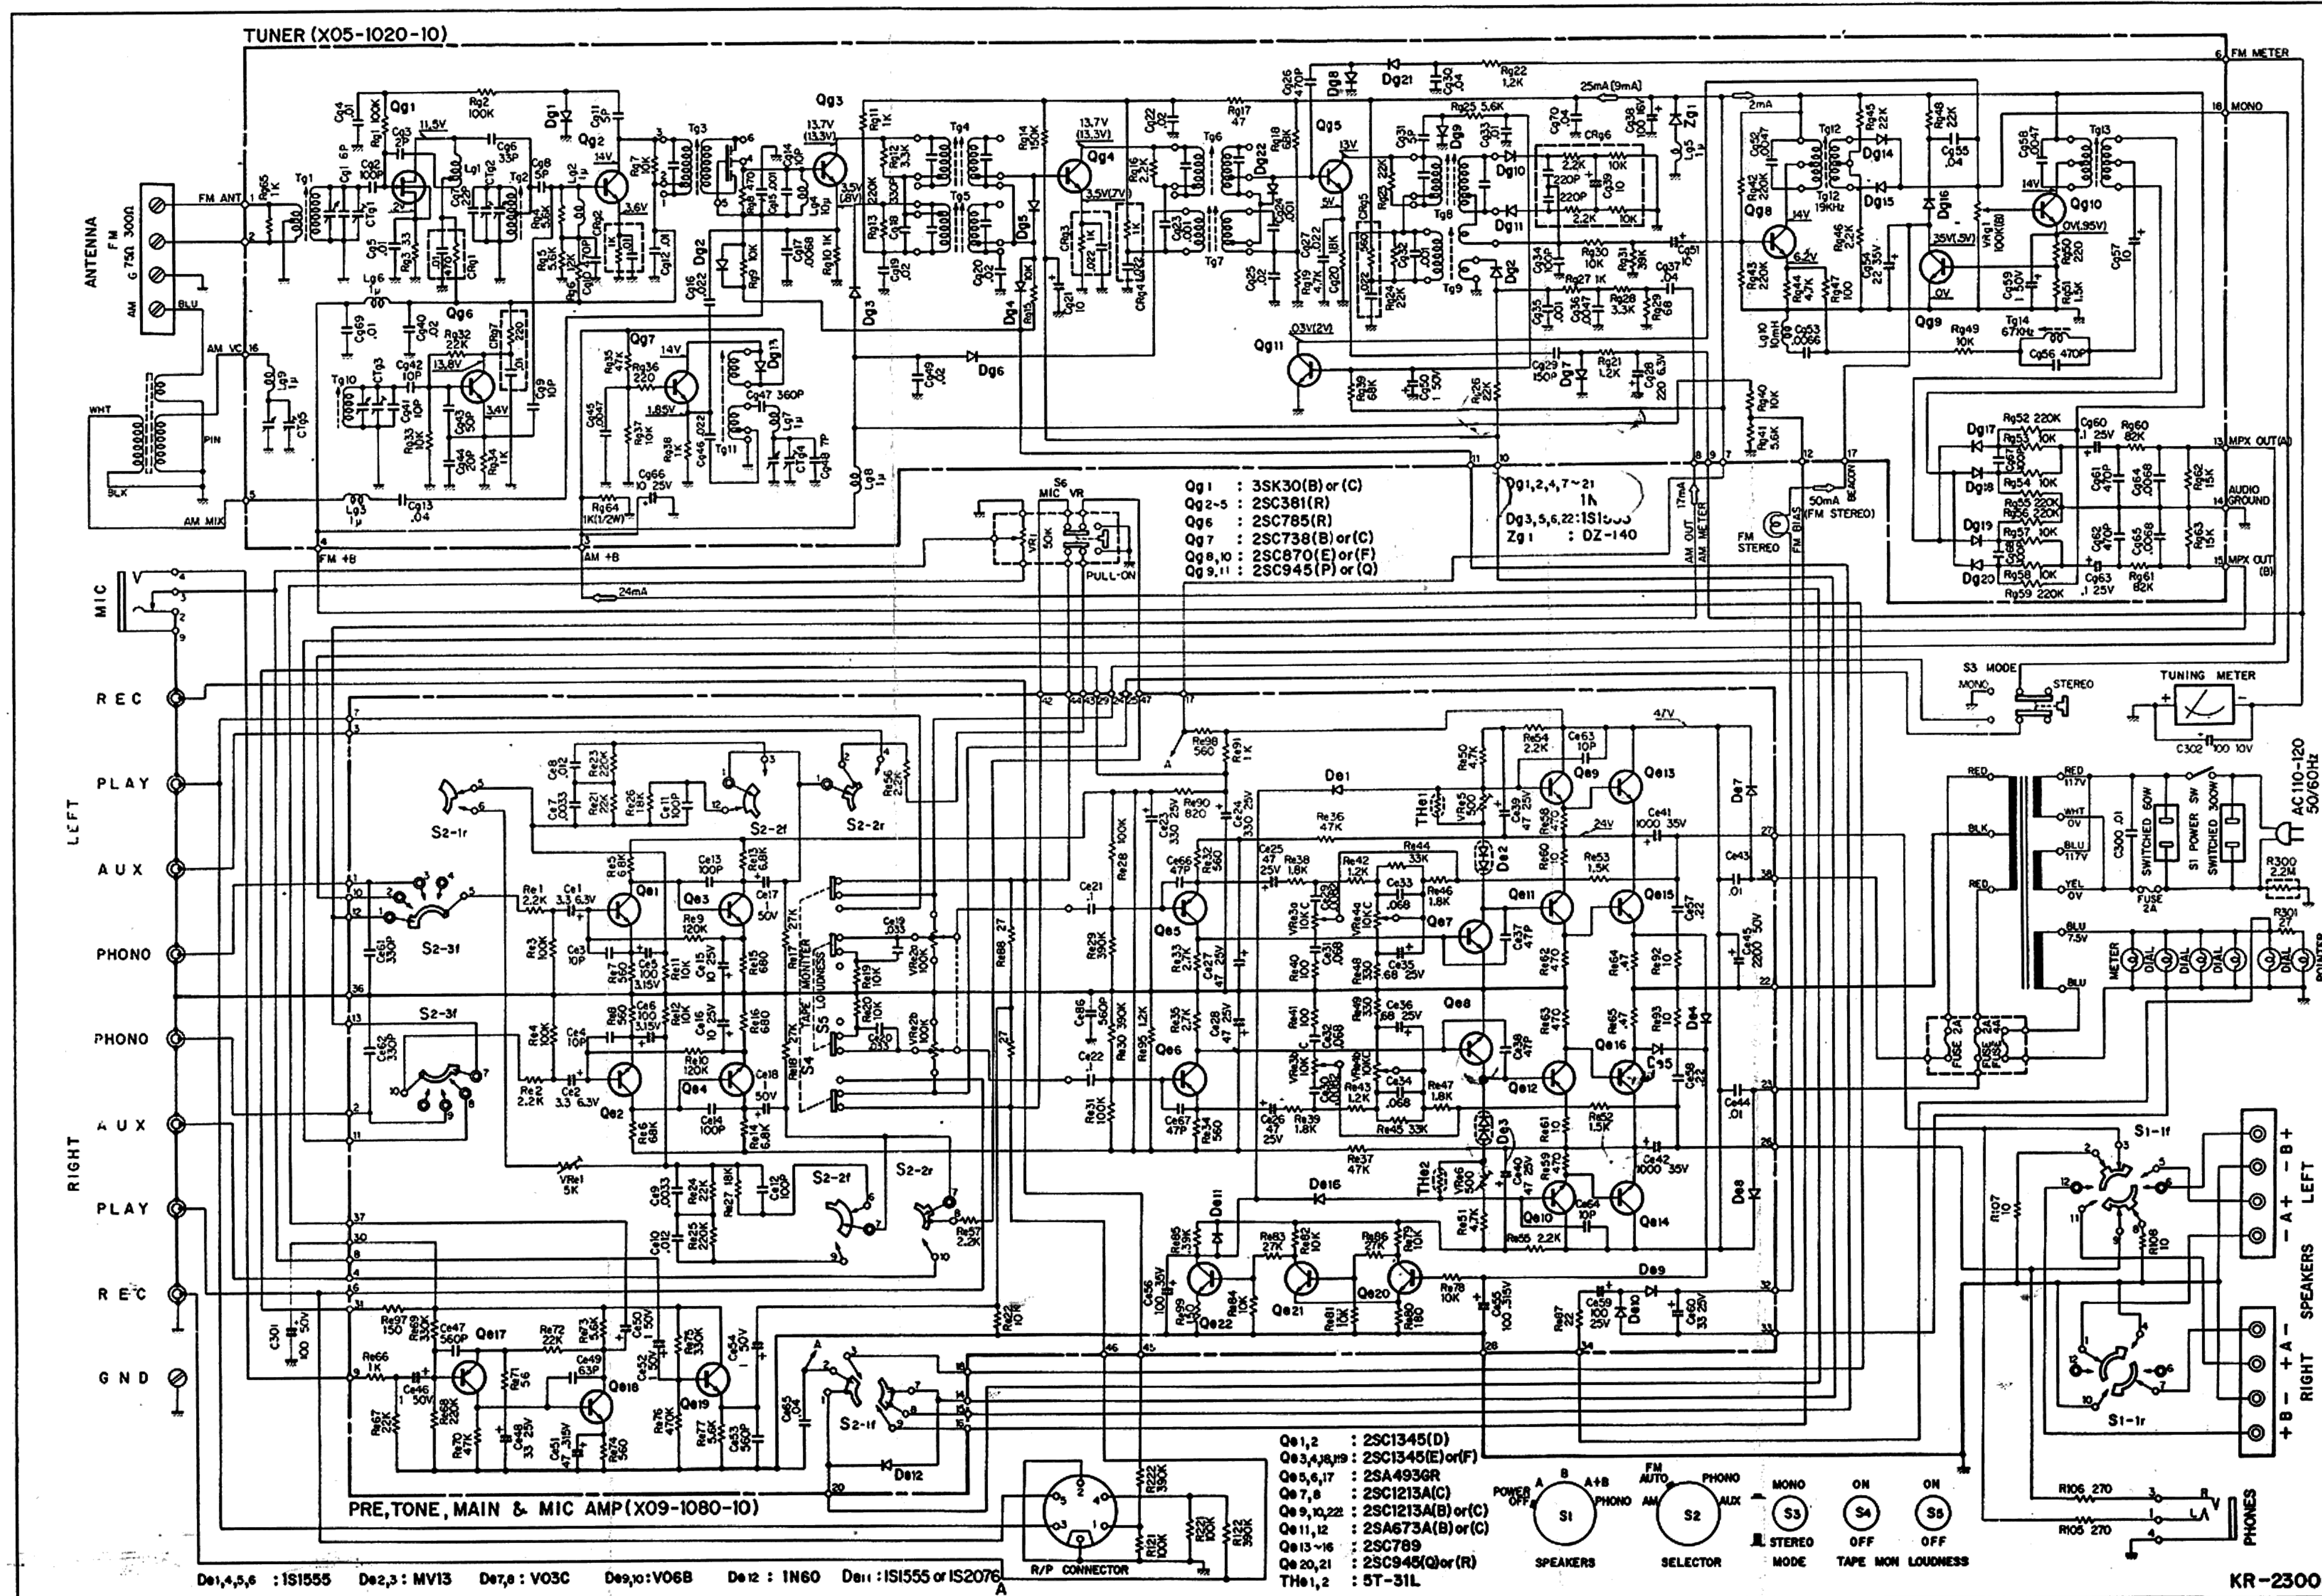

HiFi ENGINE®

For more Hi-Fi manuals and set-up information
please visit www.hifiengine.com

KR-2300 SCHEMATIC DIAGRAM

NOTE: We reserve the right to make modifications in this model in accordance with technical developments.