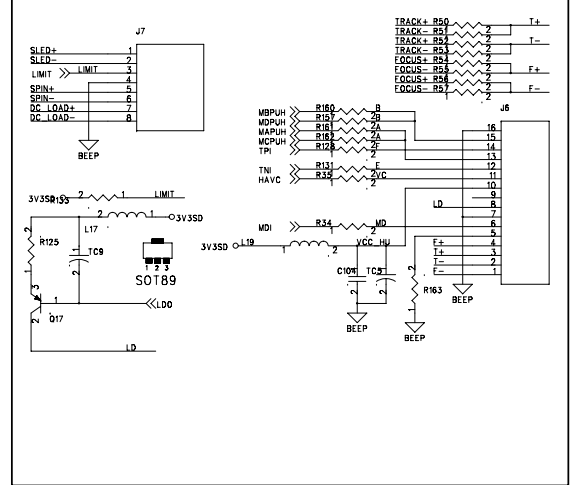

RADIO

Hardware setting

	FW1	FW2	FW3	FW4
RA1	x	x	x	x
RA2	x	x	x	x
RA3	x	x	x	x

LED is on	LED is high
active	active
off	off

FW1	FW2	FW3	FW4
0	1	1	0
0	0	0	0

	RA0	RA1	RA2	RA3	RA4	RA5	RA6	RA7	RA8	RA9	RA10	RA11
RA0	x	x	x	x	x	x	x	x	x	x	x	x
RA1	x	x	x	x	x	x	x	x	x	x	x	x
RA2	x	x	x	x	x	x	x	x	x	x	x	x
RA3	x	x	x	x	x	x	x	x	x	x	x	x
RA4	x	x	x	x	x	x	x	x	x	x	x	x
RA5	x	x	x	x	x	x	x	x	x	x	x	x
RA6	x	x	x	x	x	x	x	x	x	x	x	x
RA7	x	x	x	x	x	x	x	x	x	x	x	x
RA8	x	x	x	x	x	x	x	x	x	x	x	x
RA9	x	x	x	x	x	x	x	x	x	x	x	x
RA10	x	x	x	x	x	x	x	x	x	x	x	x
RA11	x	x	x	x	x	x	x	x	x	x	x	x