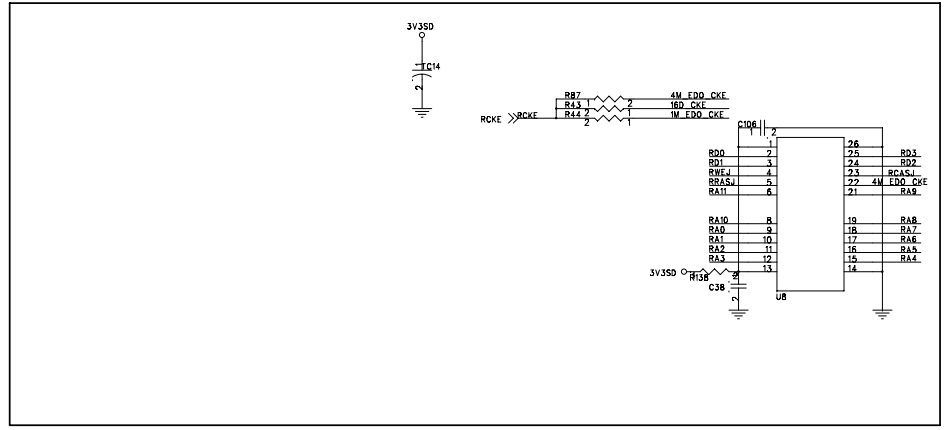

RADIO

Hardware setting

	FW1	FW2	FW3	FW4
RA1	x	x	x	x
RA2	x	x	x	x
RA3	x	x	x	x

LED is on	LED is high
active	active
off	off

FW1	FW2	FW3	FW4
0	1	1	0
0	0	0	0

	RA0	RA1	RA2	RA3	RA4	RA5	RA6	RA7	RA8	RA9	RA10	RA11
RA0	x	x	x	x	x	x	x	x	x	x	x	x
RA1	x	x	x	x	x	x	x	x	x	x	x	x
RA2	x	x	x	x	x	x	x	x	x	x	x	x
RA3	x	x	x	x	x	x	x	x	x	x	x	x
RA4	x	x	x	x	x	x	x	x	x	x	x	x
RA5	x	x	x	x	x	x	x	x	x	x	x	x
RA6	x	x	x	x	x	x	x	x	x	x	x	x
RA7	x	x	x	x	x	x	x	x	x	x	x	x
RA8	x	x	x	x	x	x	x	x	x	x	x	x
RA9	x	x	x	x	x	x	x	x	x	x	x	x
RA10	x	x	x	x	x	x	x	x	x	x	x	x
RA11	x	x	x	x	x	x	x	x	x	x	x	x