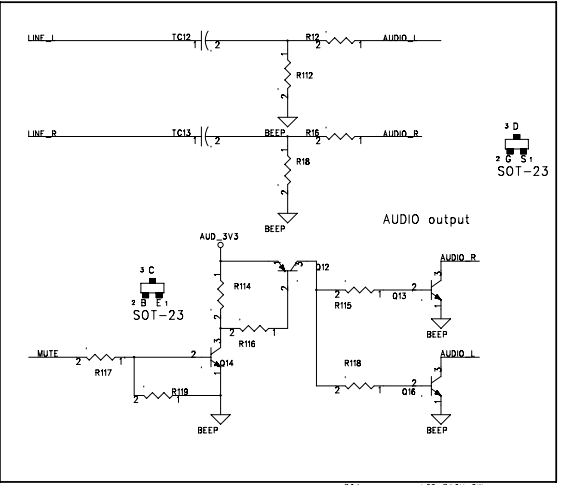

RADIO

Hardware setting

	FW1	FW2	FW3	FW4
RA1	x	x	x	x
RA2	x	x	x	x
RA3	x	x	x	x

LED is on	LED is high
active	active
off	off

FW1	FW2	FW3	FW4
0	1	1	0
0	0	0	0

	RA0	RA1	RA2	RA3	RA4	RA5	RA6	RA7	RA8	RA9	RA10	RA11
RA0	x	x	x	x	x	x	x	x	x	x	x	x
RA1	x	x	x	x	x	x	x	x	x	x	x	x
RA2	x	x	x	x	x	x	x	x	x	x	x	x
RA3	x	x	x	x	x	x	x	x	x	x	x	x
RA4	x	x	x	x	x	x	x	x	x	x	x	x
RA5	x	x	x	x	x	x	x	x	x	x	x	x
RA6	x	x	x	x	x	x	x	x	x	x	x	x
RA7	x	x	x	x	x	x	x	x	x	x	x	x
RA8	x	x	x	x	x	x	x	x	x	x	x	x
RA9	x	x	x	x	x	x	x	x	x	x	x	x
RA10	x	x	x	x	x	x	x	x	x	x	x	x
RA11	x	x	x	x	x	x	x	x	x	x	x	x