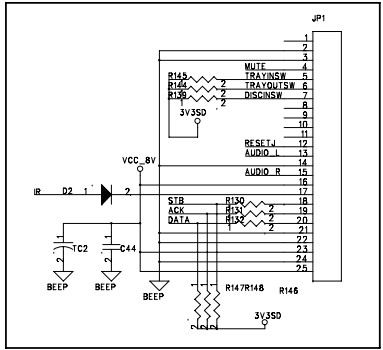

RADIO

Hardware setting

	FW1	FW2	FW3	FW4
RA1	x	x	x	x
RA2	x	x	x	x
RA3	x	x	x	x

LED is on	LED is high
active	active
off	off

FW1	FW2	FW3	FW4
0	1	1	0
0	0	0	0

	RA0	RA1	RA2	RA3	RA4	RA5	RA6	RA7	RA8	RA9	RA10	RA11
RA0	x	x	x	x	x	x	x	x	x	x	x	x
RA1	x	x	x	x	x	x	x	x	x	x	x	x
RA2	x	x	x	x	x	x	x	x	x	x	x	x
RA3	x	x	x	x	x	x	x	x	x	x	x	x
RA4	x	x	x	x	x	x	x	x	x	x	x	x
RA5	x	x	x	x	x	x	x	x	x	x	x	x
RA6	x	x	x	x	x	x	x	x	x	x	x	x
RA7	x	x	x	x	x	x	x	x	x	x	x	x
RA8	x	x	x	x	x	x	x	x	x	x	x	x
RA9	x	x	x	x	x	x	x	x	x	x	x	x
RA10	x	x	x	x	x	x	x	x	x	x	x	x
RA11	x	x	x	x	x	x	x	x	x	x	x	x