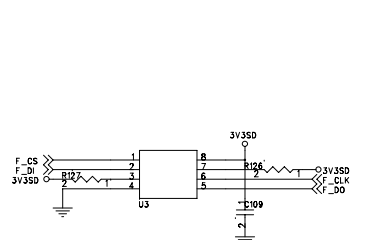

RADIO

Hardware setting

	FW1	FW2	FW3	FW4
RA1	x	x	x	x
RA2	x	x	x	x
RA3	x	x	x	x

LED is on	LED is high
active	active
off	off

FW1	FW2	FW3	FW4
0	1	1	0
0	0	0	0

	RA0	RA1	RA2	RA3	RA4	RA5	RA6	RA7	RA8	RA9	RA10	RA11
RA0	x	x	x	x	x	x	x	x	x	x	x	x
RA1	x	x	x	x	x	x	x	x	x	x	x	x
RA2	x	x	x	x	x	x	x	x	x	x	x	x
RA3	x	x	x	x	x	x	x	x	x	x	x	x
RA4	x	x	x	x	x	x	x	x	x	x	x	x
RA5	x	x	x	x	x	x	x	x	x	x	x	x
RA6	x	x	x	x	x	x	x	x	x	x	x	x
RA7	x	x	x	x	x	x	x	x	x	x	x	x
RA8	x	x	x	x	x	x	x	x	x	x	x	x
RA9	x	x	x	x	x	x	x	x	x	x	x	x
RA10	x	x	x	x	x	x	x	x	x	x	x	x
RA11	x	x	x	x	x	x	x	x	x	x	x	x