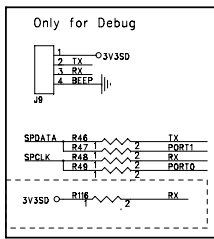

RADIO

Hardware setting

	FW1	FW2	FW3	FW4
RA1	x	x	x	x
RA2	x	x	x	x
RA3	x	x	x	x

LED is on	LED is high
active	active
off	off

FW1	FW2	FW3	FW4
0	1	1	0
0	0	0	0

	RA0	RA1	RA2	RA3	RA4	RA5	RA6	RA7	RA8	RA9	RA10	RA11
RA0	x	x	x	x	x	x	x	x	x	x	x	x
RA1	x	x	x	x	x	x	x	x	x	x	x	x
RA2	x	x	x	x	x	x	x	x	x	x	x	x
RA3	x	x	x	x	x	x	x	x	x	x	x	x
RA4	x	x	x	x	x	x	x	x	x	x	x	x
RA5	x	x	x	x	x	x	x	x	x	x	x	x
RA6	x	x	x	x	x	x	x	x	x	x	x	x
RA7	x	x	x	x	x	x	x	x	x	x	x	x
RA8	x	x	x	x	x	x	x	x	x	x	x	x
RA9	x	x	x	x	x	x	x	x	x	x	x	x
RA10	x	x	x	x	x	x	x	x	x	x	x	x
RA11	x	x	x	x	x	x	x	x	x	x	x	x