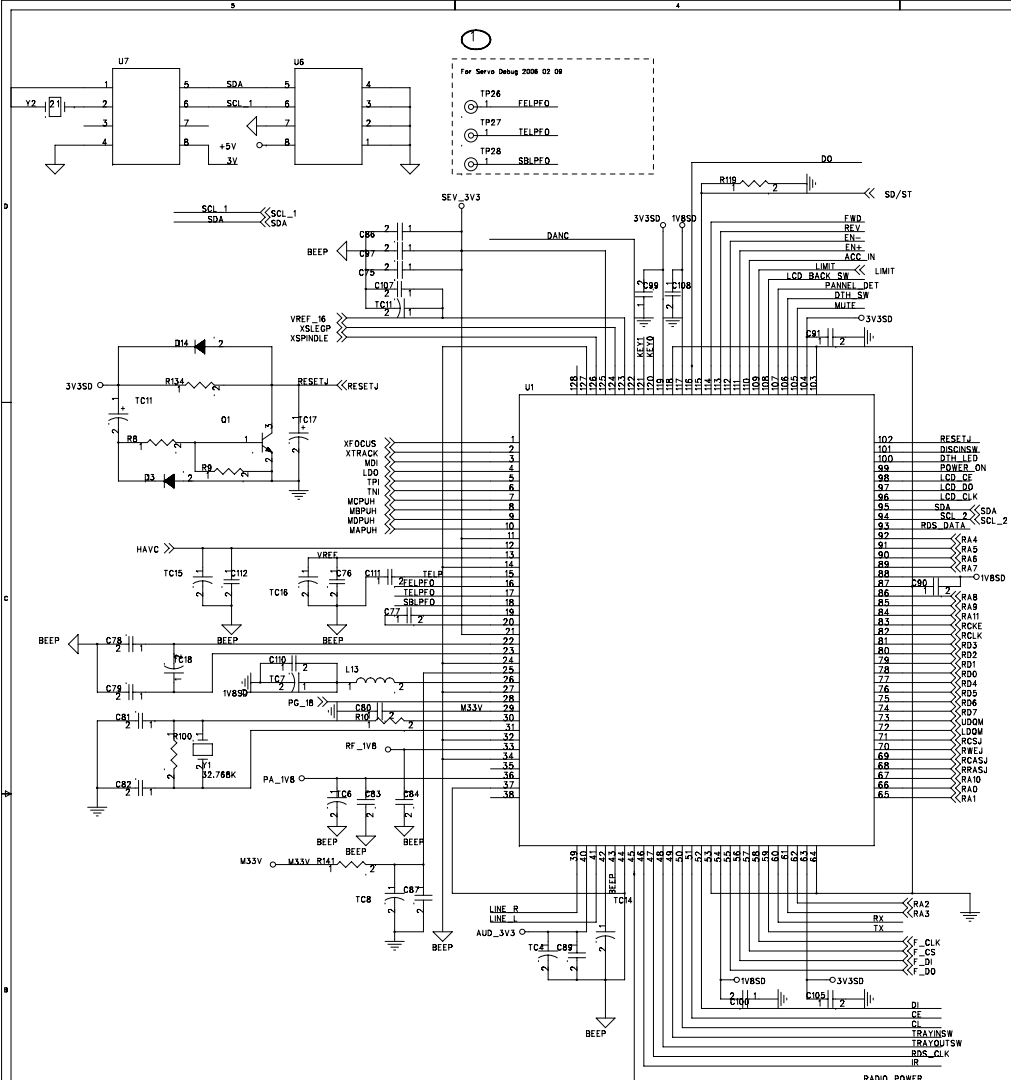

RADIO

Hardware setting

	FW1	FW2	FW3	FW4
RA1	x	x	x	x
RA2	x	x	x	x
RA3	x	x	x	x

LED is on	LED is high
active	active
off	off

FW1	FW2	FW3	FW4
0	1	1	0
0	0	0	0

	RA0	RA1	RA2	RA3	RA4	RA5	RA6	RA7	RA8	RA9	RA10	RA11
RA0	x	x	x	x	x	x	x	x	x	x	x	x
RA1	x	x	x	x	x	x	x	x	x	x	x	x
RA2	x	x	x	x	x	x	x	x	x	x	x	x
RA3	x	x	x	x	x	x	x	x	x	x	x	x
RA4	x	x	x	x	x	x	x	x	x	x	x	x
RA5	x	x	x	x	x	x	x	x	x	x	x	x
RA6	x	x	x	x	x	x	x	x	x	x	x	x
RA7	x	x	x	x	x	x	x	x	x	x	x	x
RA8	x	x	x	x	x	x	x	x	x	x	x	x
RA9	x	x	x	x	x	x	x	x	x	x	x	x
RA10	x	x	x	x	x	x	x	x	x	x	x	x
RA11	x	x	x	x	x	x	x	x	x	x	x	x