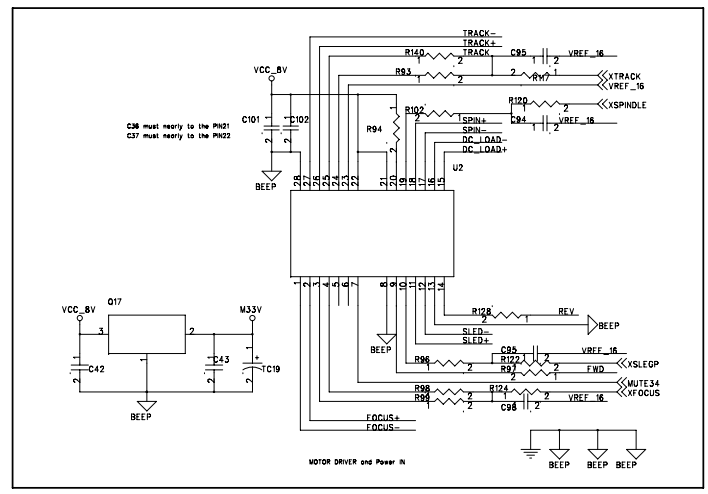

RADIO

Hardware setting

	FW1	FW2	FW3	FW4
RA1	x	x	x	x
RA2	x	x	x	x
RA3	x	x	x	x

LED is on	LED is high
active	active
off	off

FW1	FW2	FW3	FW4
0	1	1	0
0	0	0	0

	RA0	RA1	RA2	RA3	RA4	RA5	RA6	RA7	RA8	RA9	RA10	RA11
RA0	x	x	x	x	x	x	x	x	x	x	x	x
RA1	x	x	x	x	x	x	x	x	x	x	x	x
RA2	x	x	x	x	x	x	x	x	x	x	x	x
RA3	x	x	x	x	x	x	x	x	x	x	x	x
RA4	x	x	x	x	x	x	x	x	x	x	x	x
RA5	x	x	x	x	x	x	x	x	x	x	x	x
RA6	x	x	x	x	x	x	x	x	x	x	x	x
RA7	x	x	x	x	x	x	x	x	x	x	x	x
RA8	x	x	x	x	x	x	x	x	x	x	x	x
RA9	x	x	x	x	x	x	x	x	x	x	x	x
RA10	x	x	x	x	x	x	x	x	x	x	x	x
RA11	x	x	x	x	x	x	x	x	x	x	x	x