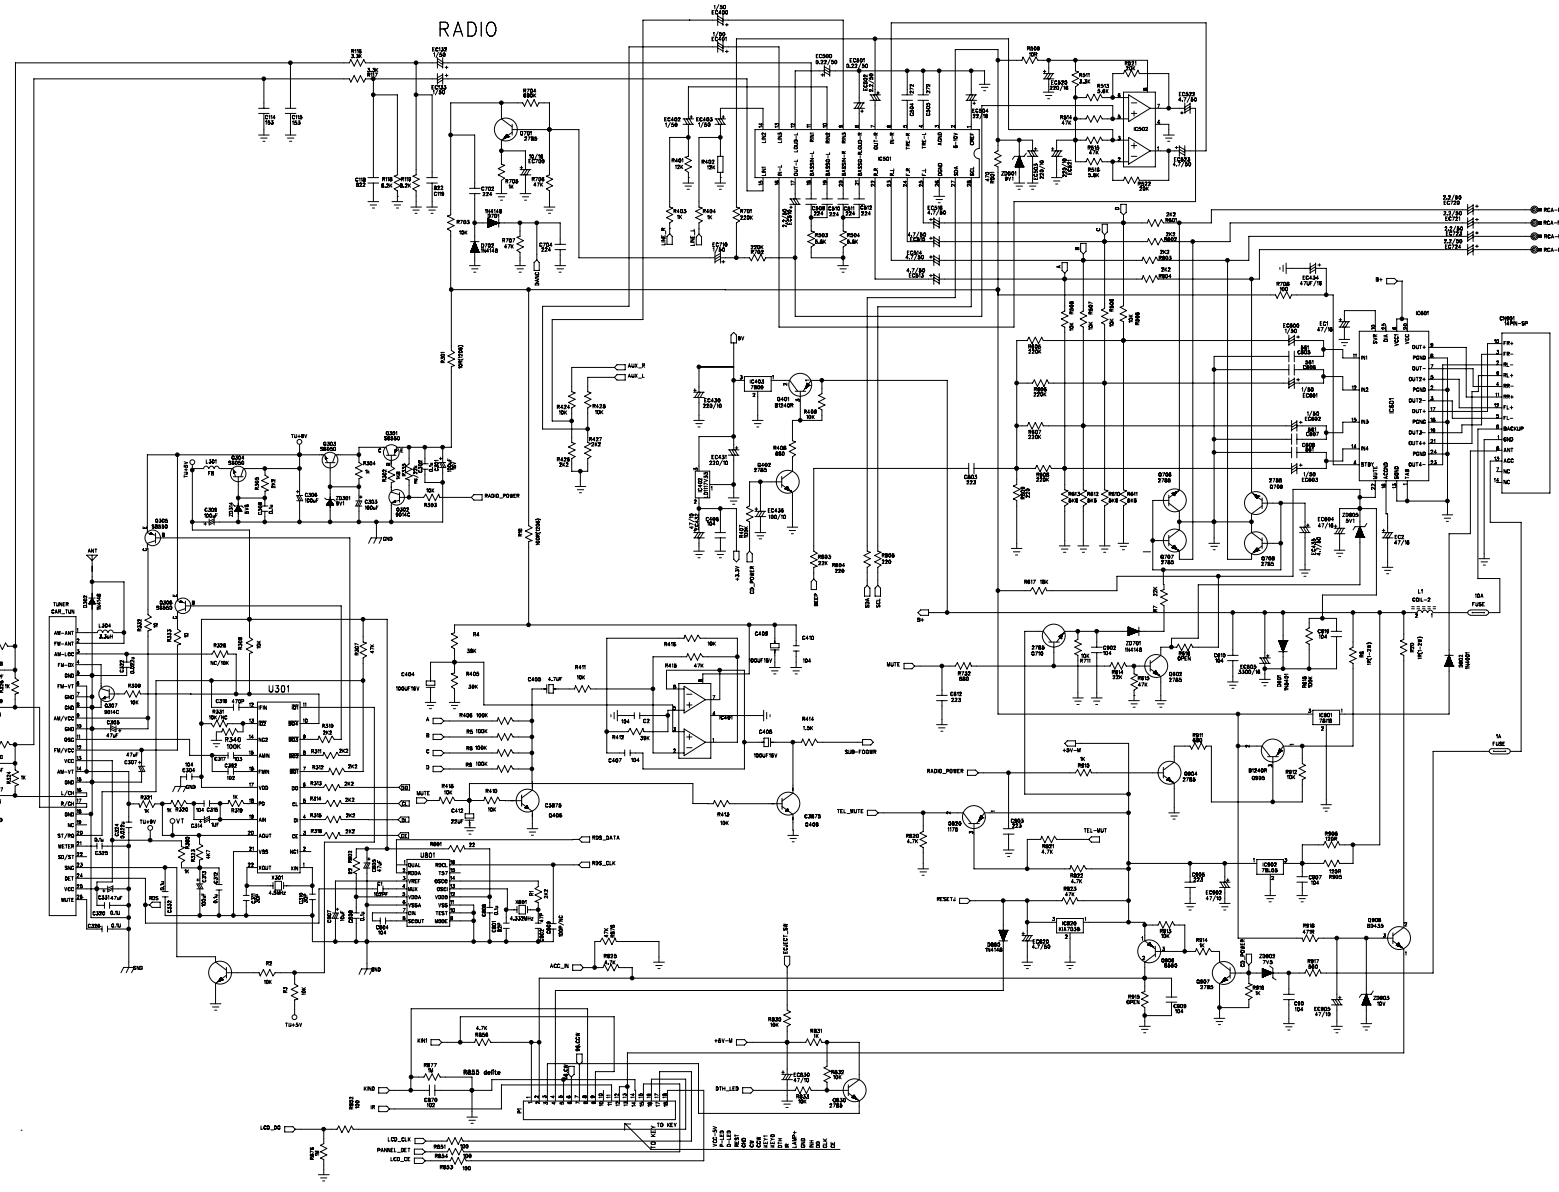

RADIO

Hardware setting

	FW1	FW2	FW3	FW4
RA1	x	x	x	x
RA2	x	x	x	x
RA3	x	x	x	x

LED is on	LED is high
active	active
off	off

FW1	FW2	FW3	FW4
0	1	1	0
0	0	0	0

	RA0	RA1	RA2	RA3	RA4	RA5	RA6	RA7	RA8	RA9	RA10	RA11
RA0	x	x	x	x	x	x	x	x	x	x	x	x
RA1	x	x	x	x	x	x	x	x	x	x	x	x
RA2	x	x	x	x	x	x	x	x	x	x	x	x
RA3	x	x	x	x	x	x	x	x	x	x	x	x
RA4	x	x	x	x	x	x	x	x	x	x	x	x
RA5	x	x	x	x	x	x	x	x	x	x	x	x
RA6	x	x	x	x	x	x	x	x	x	x	x	x
RA7	x	x	x	x	x	x	x	x	x	x	x	x
RA8	x	x	x	x	x	x	x	x	x	x	x	x
RA9	x	x	x	x	x	x	x	x	x	x	x	x
RA10	x	x	x	x	x	x	x	x	x	x	x	x
RA11	x	x	x	x	x	x	x	x	x	x	x	x